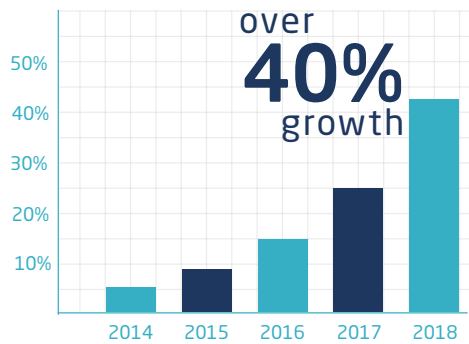

Channel-centric Extension of Our Partner Organizations

Binary Stream sells its distinct and innovative products through its large network of loyal value-added resellers (VAR channel). Clients range from small, medium, and large organizations across a wide range of industries. From single-user environments to those with hundreds of users in multiple locations, Binary Stream solutions play an integral part of the complete Microsoft Dynamics ERP solution.

Over $6 million in partner revenues

With a passion for solving complex business problems, Binary Stream is committed to providing exceptional return on investment to our clients and continued business opportunity to our partners. Our year-over-year growth and increased revenues for partners is a testament to that commitment.

*All Partners 2014 – 2018 For Binary Stream ISV Solutions Only.
Additional Partner Revenues From Microsoft Not Included.*

Over 1900 small, medium and large enterprises rely on Binary Stream's Dynamics ISV solutions to extend their ERPs.

By developing entirely in Microsoft technologies, such as Dexterity, eConnect, DMF, .NET, AL, Web Services, and Azure ML and Functions, Binary Stream creates innovations combining the same look and feel you are familiar with – with added performance and security you can trust. Our software development teams work in an agile framework for our Microsoft Dynamics add-ons. This enables us to deliver product releases regularly with iterative improvements.

Binary Stream Enterprise Series

Our Enterprise Series are robust solutions providing enterprise-grade functionalities to extend the capabilities of Microsoft Dynamics ERPs.

- Multi-Entity Management (MEM)
- Multi-Entity Management Intercompany Bridge (ICB)
- Subscription Billing Suite (SBS)
- Property Management (PrM)
- Healthcare Materials Management (HMM)

Binary Stream Manager Series

Our Manager Series Solutions are fully-functional out-of-the-box solutions to enhance Microsoft Dynamics GP.

- eMailer Manager
- National Accounts for Payables (NAP)
- Sales Document Consolidation (SDC)
- Serial & Lot Number Processing (SLNP)
- SOP Apply by Line (SABL)
- Vendor Contract Pricing & Rebates (VCPR)