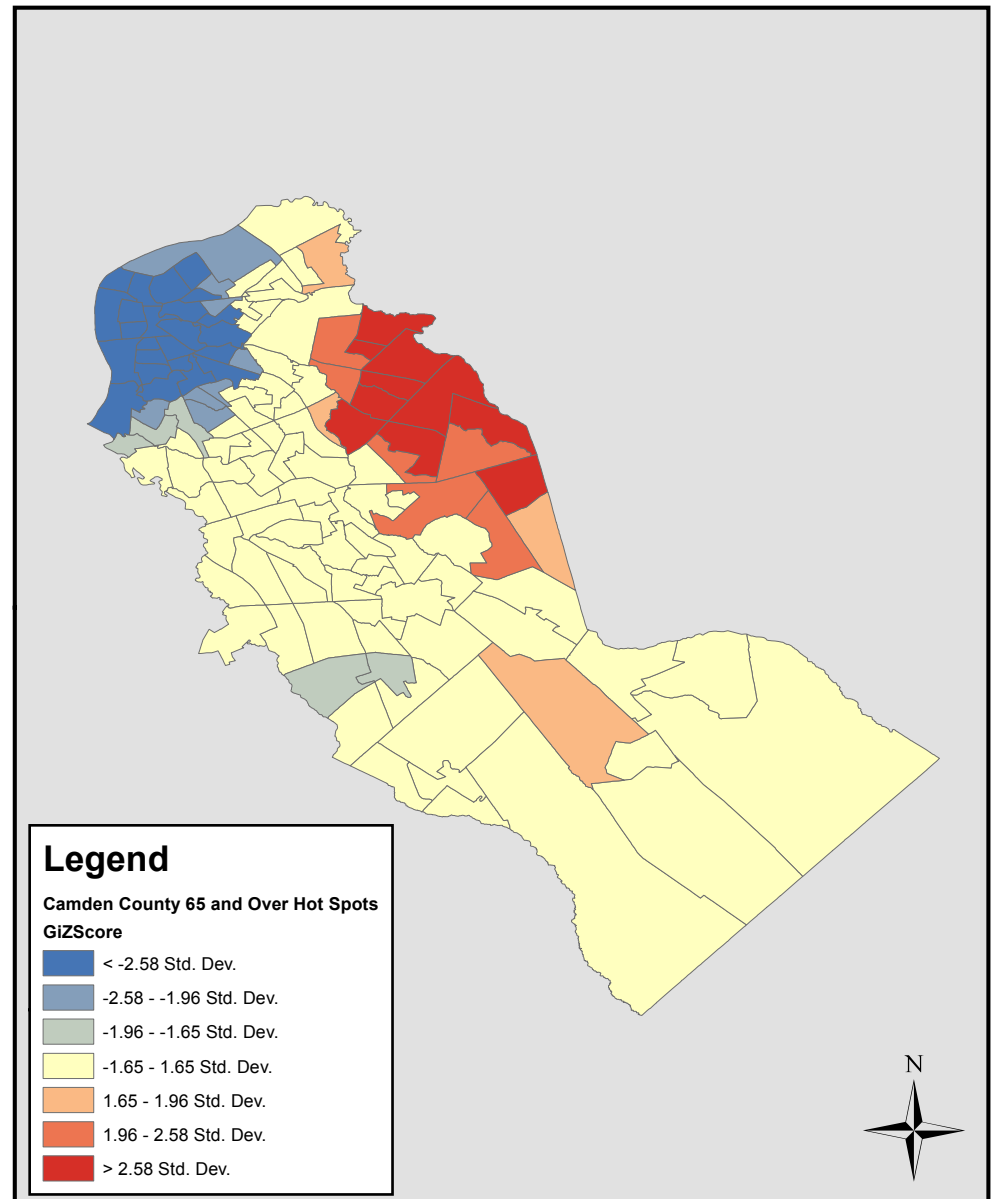

Camden County, NJ People Aged 65 And Over (Census 2010 Est.) By Census Tract Indicating "Hot Spots"

This map shows the population aged 65 and over by census tract (2010 est.)

This map shows statistically significant (Moran's I) "hot spots" (red shading) of people aged 65 and over by census tract