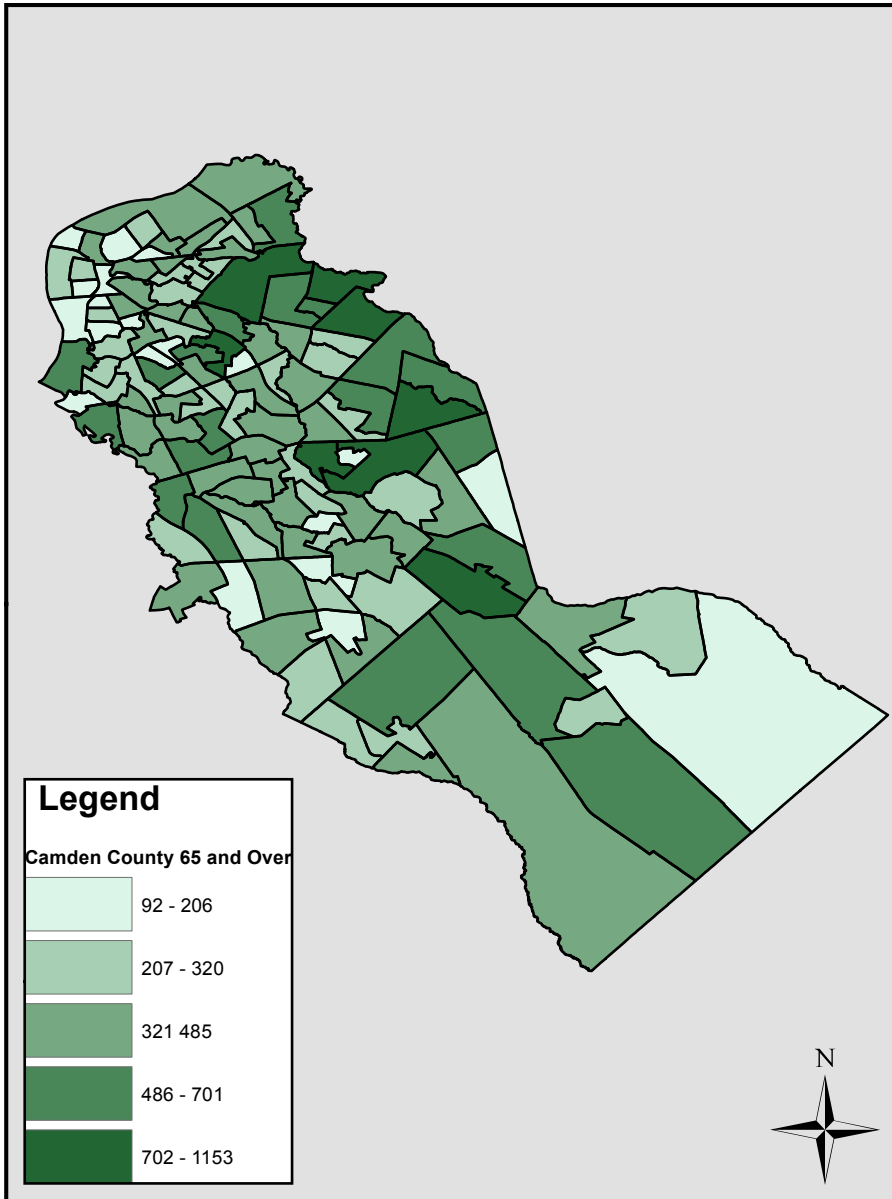

Camden County, NJ People Aged 65 And Over (Census 2010 Est.) By Census Tract Indicating "Hot Spots"

This map shows the population aged 65 and over by census tract (2010 est.)

This map shows statistically significant (Moran's I) "hot spots" (red shading) of people aged 65 and over by census tract