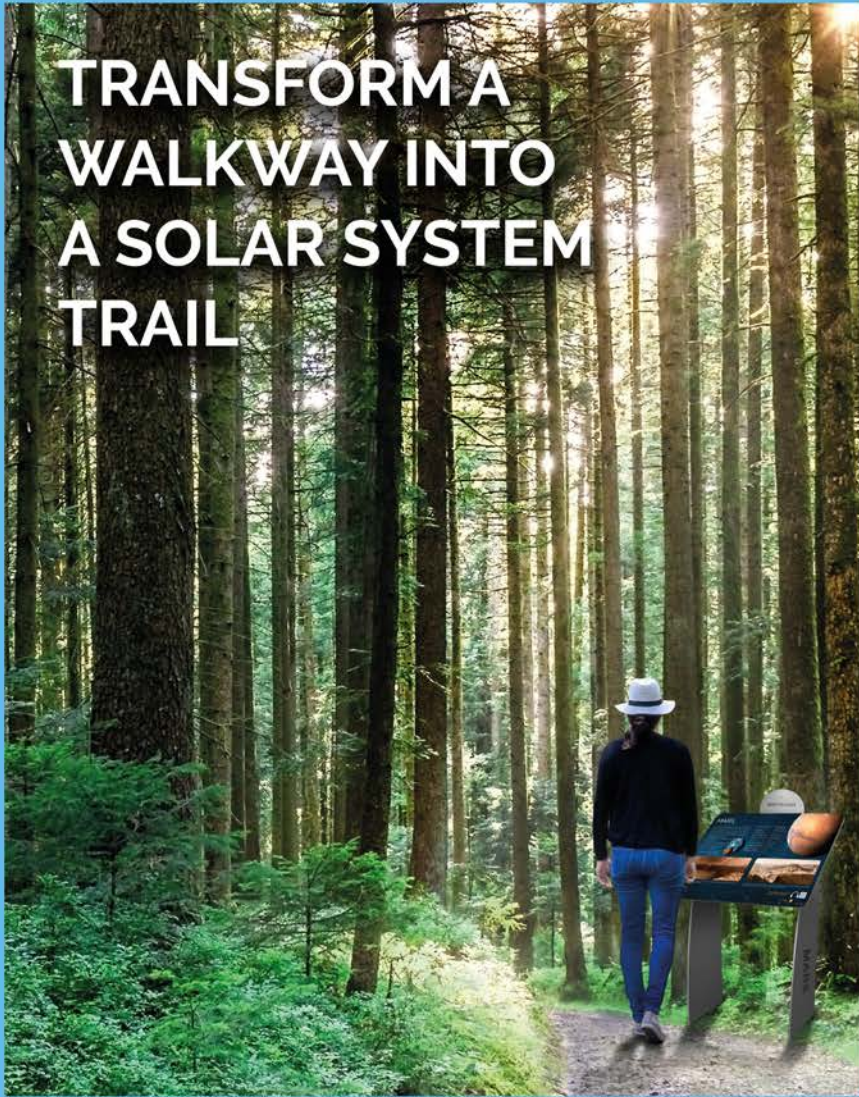

TRANSFORM A WALKWAY INTO A SOLAR SYSTEM TRAIL

**You may not be able to fly to Mars,
but you could walk there...**

**INSPIRED BY THE 'PIONEER' EXPLORATION MISSIONS,
X-TRAILS TAKES YOU ON A JOURNEY ACROSS THE SOLAR
SYSTEM**

Easily installed in Parks, Trails, Promenades, Resorts and Campuses the X-Trails Solar System is an educational and fun outdoor activity for all the family.

**LET VISITORS EXPLORE THE SOLAR SYSTEM AS THEY
WALK, CYCLE OR JOG**

These interactive displays of the Sun to Neptune spread over a mile or the Sun to Saturn spread over 1/3 of a mile, will enhance any park or walkway.

US/Canada 1888-8099-888 • Europe +353 87 0515946
www.x-trails.com • info@x-trails.com