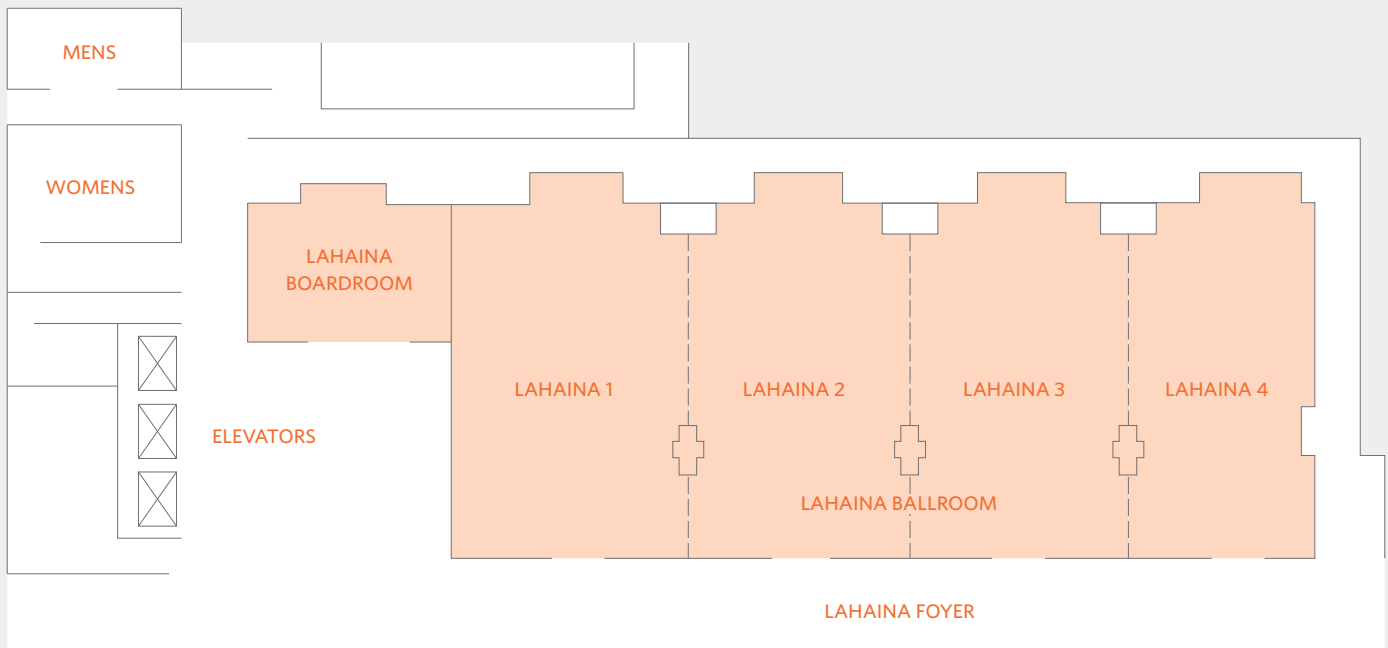

FLOOR PLAN
Lobby Level

HYATT REGENCY MAUI
RESORT AND SPA
200 Nohea Kai Drive
Lahaina, Maui, Hawaii 96761, USA
T +1 808 661 1234
F +1 808 667 4497
maui.regency.hyatt.com

FLOOR PLAN
Lobby Level