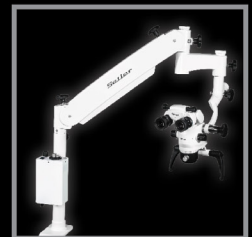

SEILER

MEDICAL DIVISION
DENTAL MICROSCOPE

**"YOU CAN'T TREAT
WHAT YOU CAN'T SEE"**

- 6 step turret magnification system (3 step turret available)
- LED Illumination + 150,000 LUX, 50,000 hour life
- Widefield eyepieces with dioptic locks: 10x, 12.5x 16x, and 20x
- True Coaxial Illumination="Shadow Free"
- Objective Lens: 175mm, 200mm, 250mm, 300mm, and 400mm
OPTIONAL: Vario Focus Lens - 200mm-350mm
- 0-220° Inclinable Binocular Head (Fixed 45° head available)
- Composite and Red Free Filter standard
- USB and 12V DC power support directly on optic pod (charge Handycams, GoPro, DSLR, HD CCD)

ALPHA AIR SERIES

FOCUS ON PRECISION.

DENTAL OPERATING MICROSCOPE

ACCESSORIES

ASSISTANT
TEACHING HEAD

0-220°
BINOCULAR HEAD

WIDE-FIELD
EYEPIECES

LASER FILTERS

BEAMSPLITTER

EXTENDER
ROTATION DEVICE

IRIS DIAPHRAGM

GO PRO HERO

DSLR CAMERA
ADAPTER

HD LIVE VIDEO
CAMERA

S-VIDEO CAMERA

VARIO FOCUS

MOUNTING OPTIONS

FLOOR

HIGH WALL

WALL

CEILING

TABLETOP