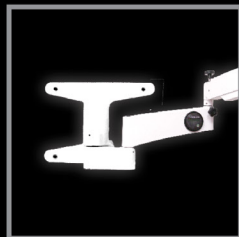

DENTAL OPERATING MICROSCOPE

ACCESSORIES

MOUNTING OPTIONS

WALL