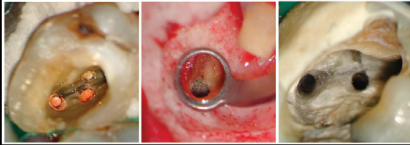

SEILER

MEDICAL DIVISION
DENTAL MICROSCOPE

**"YOU CAN'T TREAT
WHAT YOU CAN'T SEE"**

- 6 step turret magnification system (3 step turret available)
- LED Illumination + 150,000 LUX, 50,000 hour life
- Widefield eyepieces with dioptic locks: 10x, 12.5x 16x, and 20x
- True Coaxial Illumination="Shadow Free"
- Objective Lens: 175mm, 200mm, 250mm, 300mm, and 400mm
OPTIONAL: Vario Focus Lens - 200mm-350mm
- 0-220° Inclinable Binocular Head (Fixed 45° head available)
- Composite and Red Free Filter standard
- USB and 12V DC power support directly on optic pod (charge Handycams, GoPro, DSLR, HD CCD)

ALPHA AIR SERIES

FOCUS ON PRECISION.

DENTAL OPERATING MICROSCOPE

ACCESSORIES

ASSISTANT
TEACHING HEAD

0-220°
BINOCULAR HEAD

WIDE-FIELD
EYEPIECES

LASER FILTERS