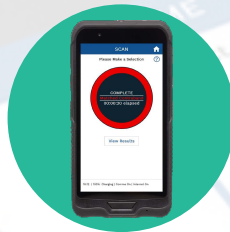

Real-Time Acquisition

ACQUIRE

Collect Data Fast

Add our new Fast Extraction software to your current computer and enhance your forensic capabilities today.

View Results On-Scene

Review only the data you need, right on-scene, so you can make informed decisions quickly, without delay