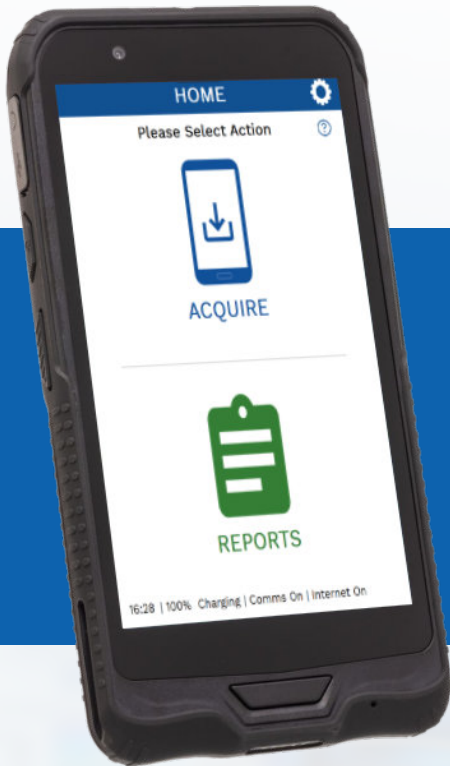

Get Mobile Device Data, Immediately in the Field

DATAPILOT

New for 2023

- Faster Acquisitions
- More Supported Devices
- Server-based Solutions
- New Acquisition Methods
- More Child Exploitation Filters

Real-Time Acquisition

ACQUIRE

Collect Data Fast

Add our new Fast Extraction software to your current computer and enhance your forensic capabilities today.

View Results On-Scene

Review only the data you need, right on-scene, so you can make informed decisions quickly, without delay

Acquire

Fast and Complete Acquisitions: Contacts, Call History, Messages, Images, Calendar, Files, App Data, Deleted Data, and more.

Linked Screen Capture

Mirror evidence directly from the target device in real-time. Android offers auto-scroll and auto-capture capability.

Optical Capture

Use with any device, on-board built-in cameras allow the collection of evidence with OCR and search capability.

Benefits of DATAPILOT 10

- Rugged & Portable
- No Training Necessary
- 256 GB or 512 GB Hard Drive
- 64 bit Windows IoT
- Powers Target Devices
- Works with Other Forensics Tools
- Search & Reporting Features
- Export data to .csv, .xml, PDF and SQL
- Works on Apple & Android Devices
- Customizable for Agency Specs